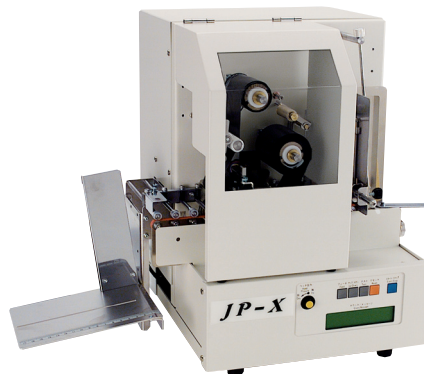

Flagship model of the Vega series which has realized simultaneous double-sided printing of 2 colors on the face and 1 color on the back.

Vega 3000

型名：VP-3000

- CMMテクノロジーの結晶
- 表:2ヘッド、裏:1ヘッド
- 12ドット/mmヘッド搭載
- 高品質両面印字で用紙ロスを軽減
- ノンストップカッターを搭載

Model : VP-2000W

Double-sided printer based on VP-3000
On the face: 1 head, on the reverse : 1 head
Equipped with the 12 dots/mm head
Peper loss is reduced by high-quality double-sided printing
Equipped with the non-stop cutter

Our CMM's best selling model

Jupiter 712

型名：JP-712

- 単枚プリンタ最速の150mm/秒(MAX)
- 12ドット/mmヘッド搭載
- 糸さばきアタッチメント(PAT.P)
- 高速処理の給紙機構
- 高級ブランドタグの印字に最適
- 鮮明細密印字

Model：JP-712

The fastest print speed of 120mm/second(Max.)in the single-piece printers

Model：JP-X

New improved speedy tag setting design

Equipped with the 12 dots/mm head

Thermal ribbon saver(for 30mm of longer printing)

Stacker height：150mm

Max. printing length：300mm

Auto stacker inclusive：150mm in height